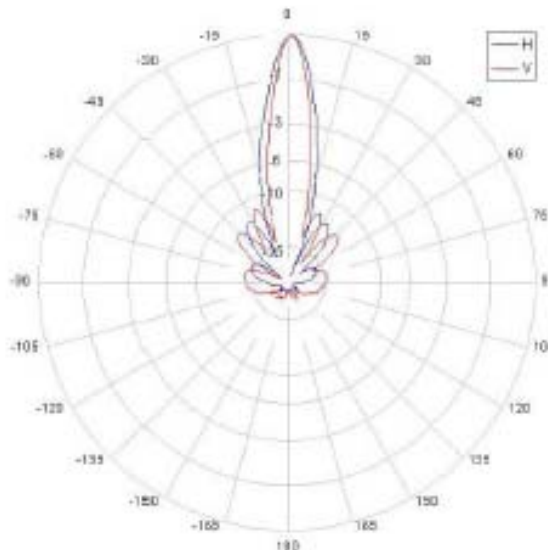

***ibridge Panel Antenna  
2400 to 2485 MHz Operation***

**Features:**

- RooTenna, the antenna with a pouch!
- Low Profile 19 dBi Antenna Gain
- 16.25"x 14.75"x 2" Weatherproof Radio Compartment
- Vertical or Horizontal Polarization, Beamwidth 15/20 deg
- Universal "Breadboard" Mounting Surface eases installation of inside components
- Available with RPSMA, RPTNC, MC Card, MMCX, RPYMMCX and U.FL antenna connector Applications
- Integrated Radio/ Antenna Units • WISP CPE Equipment
- Amplified Antennas • 802.11b/g Applications

**Antenna Patterns at 2.45GHz**

**Specifications:**

Parameter	Min	Typ	Max	Units
<b>Frequency Range</b>	2400		2485	MHz
<b>Input Return Loss (S11)</b>		-14		dB
<b>VSWR</b>		1.5:1		
<b>Impedance</b>		50		OHM
<b>Input Power</b>			20	W
<b>Operating Temperature</b>	-45		+70	Deg C
<b>Gain</b>		19		dBi
<b>3db Beam Angle (E- Plane)</b>		15		Deg
<b>3db Beam Angle (H- Plane)</b>		20		Deg
<b>Fron to Back</b>	30			dB
<b>Weight</b>		9(4.1)		Lb(kg)
<b>Compartment Dim (LxWxH)</b>	16.25"x14.75"x2" 143x375x50			Inches (mm)
<b>Outside Dim (LxWxH)</b>	18.5"x16.8"x4" 470x427x102			Inches (mm)