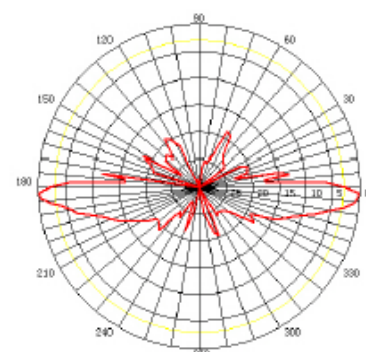

**Specifications:**

Parameter	Min	Typ	Max	Units
Frequency Range	2400		2485	MHz
Input return Loss (S11)		-14		dB
VSWR		1.5:1		
Impedance		50		OHM
Input Power			100	W
Pole Diameter (OD)	1 5		2 5	Inch mm
Operating Temperature	-40		+70	Deg C

2400 - 2485 MHz	ib_OD_24-9	ib_OD_24-12
Gain	9dBi	12dBi
Vertical beam Width	14deg	7deg
Electrical Downtilt	0 or 7 Deg	3 deg
Rated Wind Velocity	125mph (56 M/sec)	125mph (56 M/sec)
Weight	1.1Lbs(0.5kg)	1.4Lbs(0.6Kg)
Dimension( L+/-1.0") Diameter approx0.6" (15mm)	27"(69cm)	48" (122cm)

**Antenna Pattern at 2.45GHz**

9dB Vertical Antenna Pattern  
0 Deg Elec Downtilt – E Plane

9dB Vertical Antenna Pattern  
7 Deg Elec Downtilt – E Plane

12dB Vertical Antenna Pattern  
3 Deg Elec Downtilt – E Plane