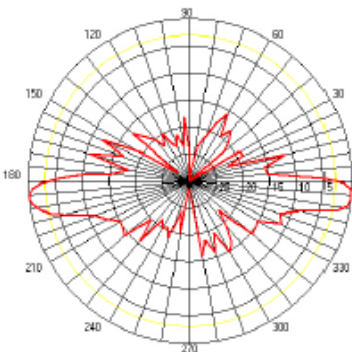

9dB Vertical Antenna Pattern
7 Deg Elec Downtilt – E Plane