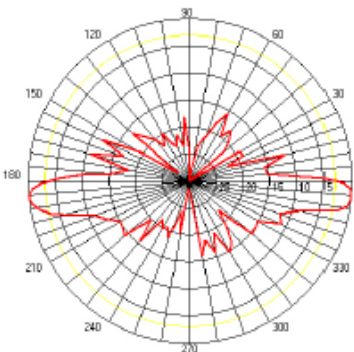

9dB Vertical Antenna Pattern
7 Deg Elec Downtilt – E Plane