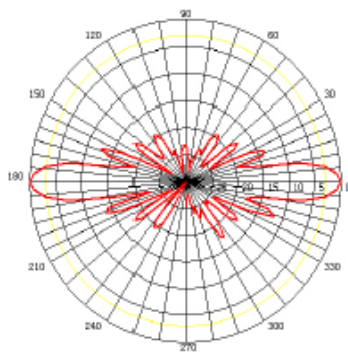

Specifications:

Parameter	Min	Typ	Max	Units
Frequency Range	2400		2485	MHz
Input return Loss (S11)		-14		dB
VSWR		1.5:1		
Impedance		50		OHM
Input Power			100	W
Pole Diameter (OD)	1 5		2 5	Inch mm
Operating Temperature	-40		+70	Deg C

2400 - 2485 MHz	ib_OD_24-9	ib_OD_24-12
Gain	9dBi	12dBi
Vertical beam Width	14deg	7deg
Electrical Downtilt	0 or 7 Deg	3 deg
Rated Wind Velocity	125mph (56 M/sec)	125mph (56 M/sec)
Weight	1.1Lbs(0.5kg)	1.4Lbs(0.6Kg)
Dimension(L+/-1.0") Diameter approx0.6" (15mm)	27"(69cm)	48" (122cm)

Antenna Pattern at 2.45GHz

9dB Vertical Antenna Pattern
0 Deg Elec Downtilt – E Plane